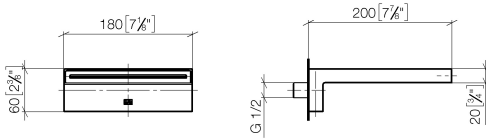

Bath cascade spout for wall mounting - Champagne (22kt Gold)

MEM

13 430 740

- 200mm projection
- cascade
- plate 180 mm x 60 mm
- hole diameter 40 mm
- 1/2" connection
- plug-link mounting
- max. flow 26.5 l/min at 3 bar flow pressure
- WRAS 1809017

Recommended miscellaneous

- Concealed wall elbow -** 35 085 970 90
- max. recess depth 163 mm
 - min. recess depth 90 mm

13 430 740

mm [inches]

Flow rate chart

Trajectory diagram

13 430 740

Spare parts list

No.	Item Number	Name	Quantity used	Delivery time
1	04 30 31 014 00 90	fixing set	1	2
2	09 17 97 056 90	holder	1	2
3	90 24 05 008 00 90	nipple set	1	2
4	09 31 11 144 90	pin	2	2
5	09 11 74 042-47	spout	1	30
6	90 29 03 059 00 90	insert	1	2