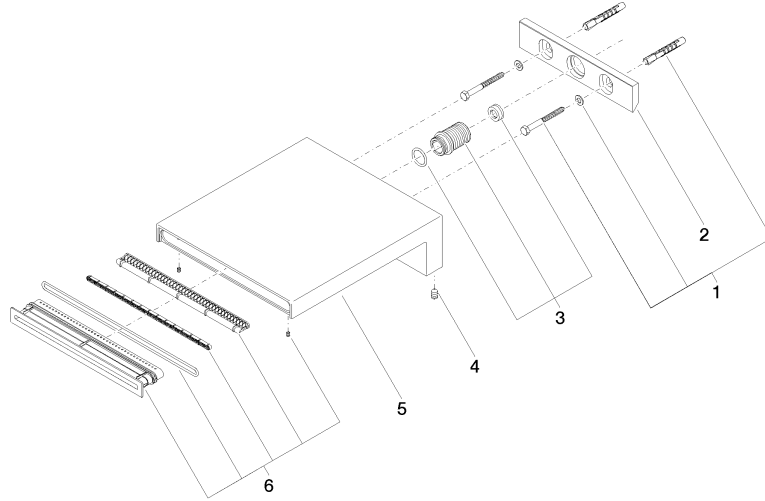

Bath cascade spout for wall mounting - Champagne (22kt Gold)

MEM

13 430 740

- 200mm projection
- cascade
- plate 180 mm x 60 mm
- hole diameter 40 mm
- 1/2" connection
- plug-link mounting
- max. flow 26.5 l/min at 3 bar flow pressure
- WRAS 1809017

Recommended miscellaneous

- Concealed wall elbow -** 35 085 970 90
- max. recess depth 163 mm
 - min. recess depth 90 mm

13 430 740

mm [inches]

Flow rate chart

Trajectory diagram

13 430 740

Spare parts list

No.	Item Number	Name	Quantity used	Delivery time
1	04 30 31 014 00 90	fixing set	1	2
2	09 17 97 056 90	holder	1	2
3	90 24 05 008 00 90	nipple set	1	2
4	09 31 11 144 90	pin	2	2
5	09 11 74 042-47	spout	1	30
6	90 29 03 059 00 90	insert	1	2